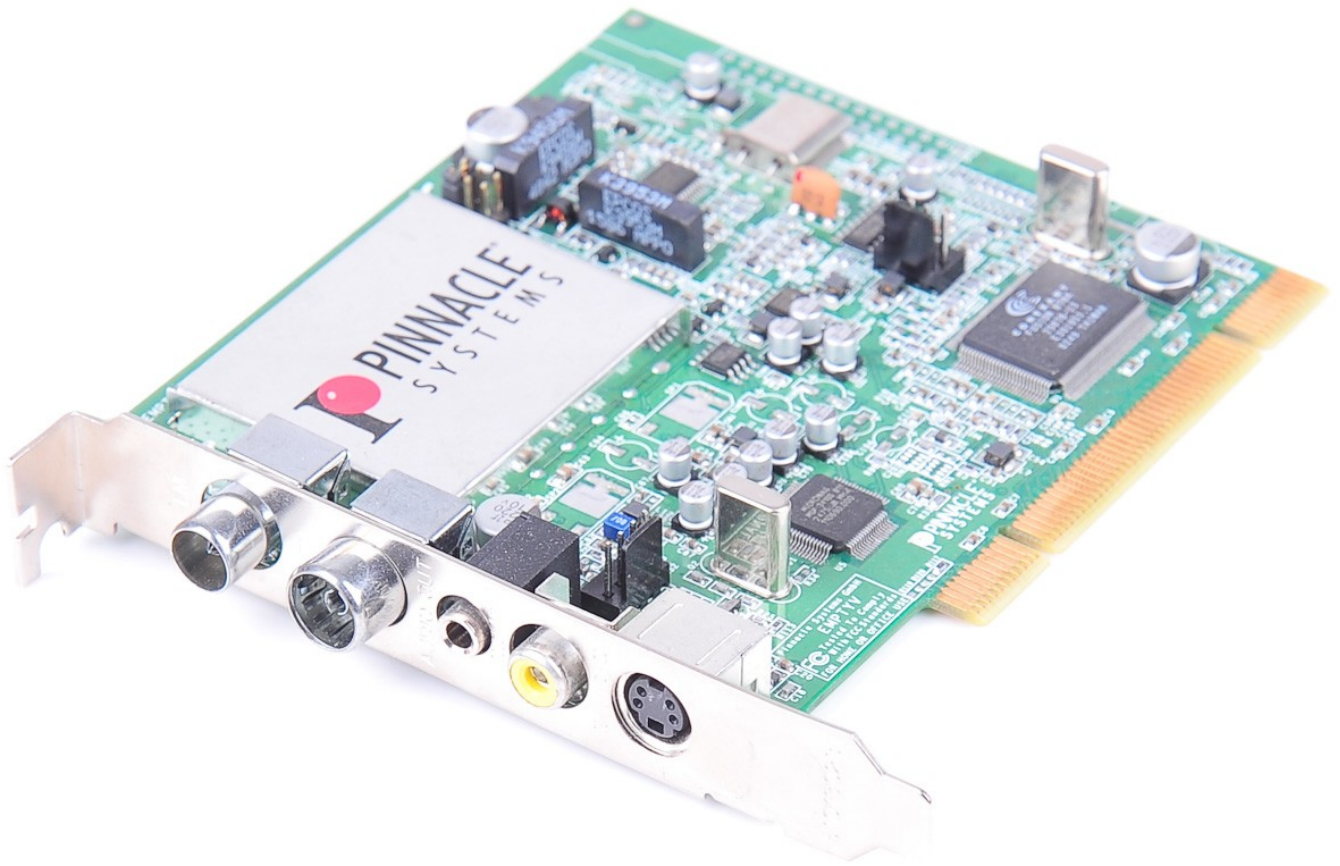

Download from
Dreamstime.com

This watermarked comp image is for previewing purposes only.

ID 2468711

© Milan Surkala | Dreamstime.com

[Pinnacle Systems Gmbh Bigben 51016499 12b Driver](#)

[Pinnacle Systems Gmbh Bigben 51016499 12b Driver](#)

Download from
Dreamstime.com

This watermarked comp image is for previewing purposes only.

ID 2468711

© Milan Surkala | Dreamstime.com

acer kawg0, Pinnacle systems gmbh bigben-51016499-1.2b pci video capture card #c0z3. canon lide 210, Re: 14.04 64-bit, Dazzle DVC100 video capture.. Look at most relevant Driver pinnacle systems gmbh bigben 51016499 1.2b websites out of 540 at KeyOptimize.com. Driver pinnacle systems gmbh bigben Pinnacle Studio AV/DV Deluxe, na placa tem pinnacle systems gmbh bigben 51016499 1.2b Já revirei a net e nada,se alguém achar ficarei Free pinnacle systems drivers download. Pinnacle studio se v10. tv card,. Pinnacle systems gmbh bigben 51016499 1.2b pci video capture card c0z3. New Pinnacle Systems Gmbh Bigben 51016499 12b Driver · HD Online Player (x men 3 the last stand tamil dubbed) · free windows presto page ...